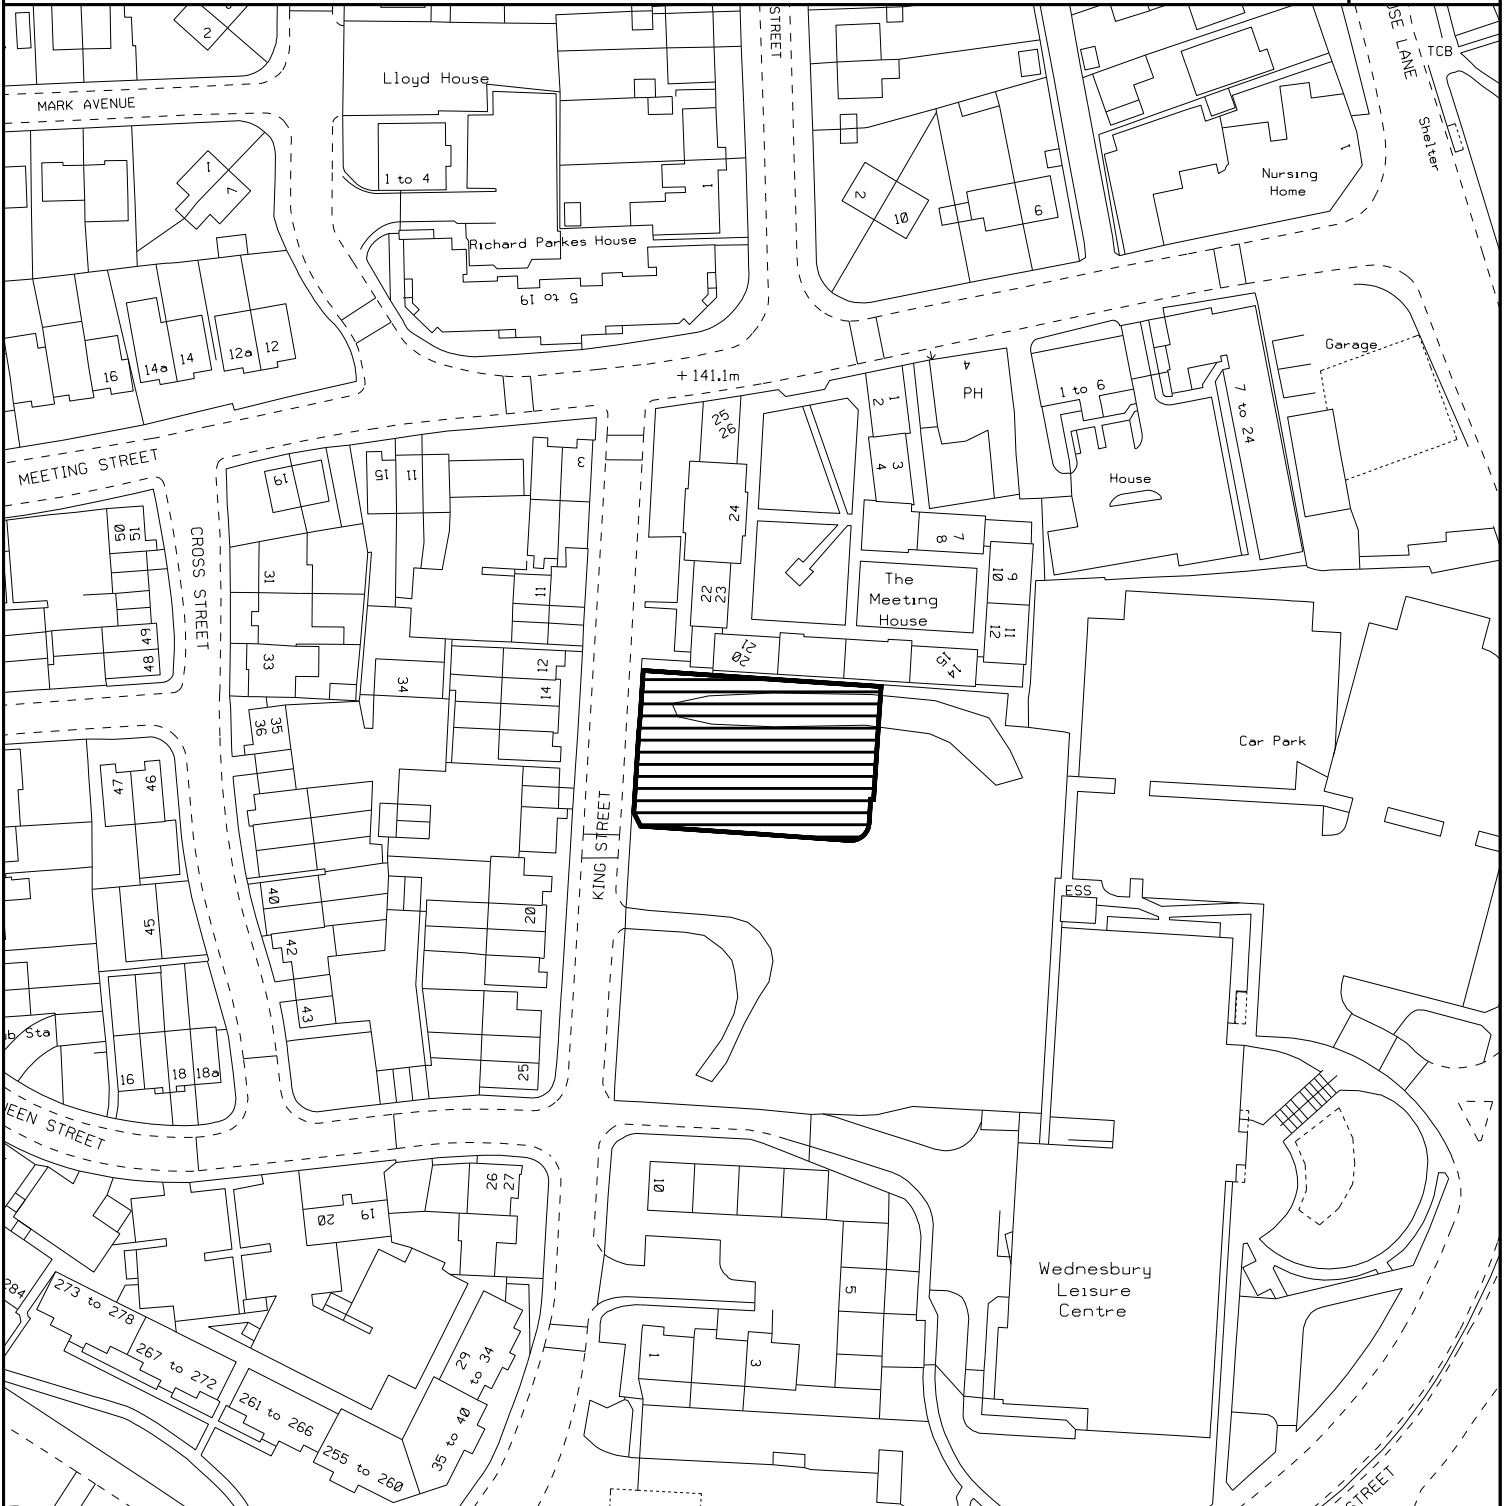

REGENERATION AND PLANNING

STRATEGIC ASSET MANAGEMENT

LEGEND	DESCRIPTION KING STREET SITE WEDNESBURY	SANDWELL S09895SW	TERRIER 33
		SCALE 1:1250	CENTROID 398428/295094
 Sandwell Metropolitan Borough Council	AREA 1046.5 M2 1251.7 Y2	DRAWN JR	DATE 26-FEB-2020
	PLAN NUMBER SAM/27640/007	THIS MAP IS BASED UPON ORDNANCE SURVEY MATERIAL WITH THE PERMISSION OF ORDNANCE SURVEY ON BEHALF OF THE CONTROLLER OF HER MAJESTY'S STATIONERY OFFICE ©CROWN COPYRIGHT UNAUTHORISED REPRODUCTION INFRINGES CROWN COPYRIGHT AND MAY LEAD TO PROSECUTION OR CIVIL PROCEEDINGS SANDWELL MBC LICENCE NO 100032119 2020	